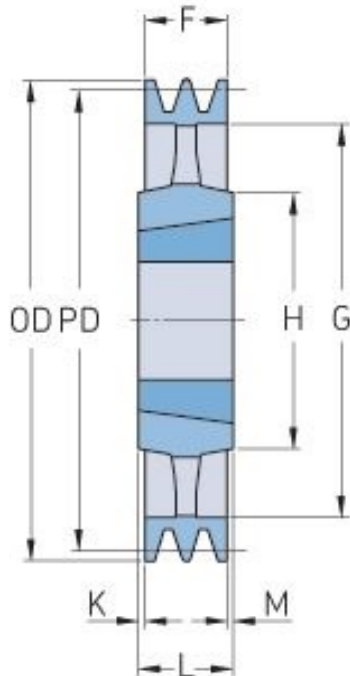

# PHP 3SPB630TB

Pitch diameter (mm)	630
Outside diameter (mm)	637
Pulley type	4
Bushing no.	3535
Min. bore (mm)	35
Max. bore (mm)	90
F (mm)	63
G (mm)	587
K (mm)	-
L (mm)	89
M (mm)	26
H (mm)	170
Weight (kg)	41